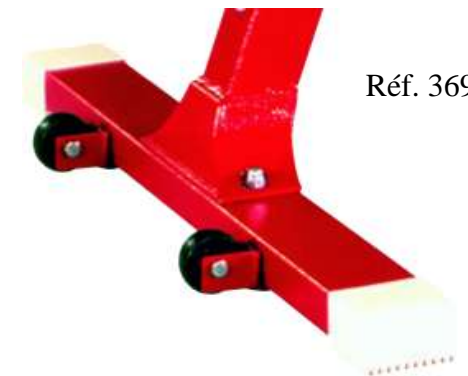

TRANSPORT TROLLEYS AND CASTORS

- ❑ Suitable for all GYMNOVA beams
- ❑ Easy to fit
- ❑ Used to move beams easily and in total security
- ❑ Removable

REFERENCES AVAILABLE

- ❑ **Ref. 3695 - TRANSPORT TROLLEYS (Pair)**
 - Attach to standard feet with omni-directional wheels, which swing away when equipment is in use.

- ❑ **Ref. 3697 - TRANSPORT CASTORS (Pair)**
 - Attach to one side of a single leg
 - A transport handle is attached to the other leg
 - The handle is used to lift the beam when transporting

Réf. 3695

Réf. 3697