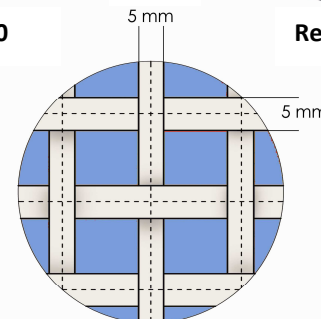

LARGES TRAMPOLINES BED

- Most of our beds are 100% bedded in nylon for added safety and durability
- Dim. = 428 x 214 cm

Five beds available:

- **Ref. 5160** - Bed with border 13 x 13
- **Ref. 5162** - Bed with border 6 x 6
- **Ref. 5163** - Bed with border 6 x 4
- **Ref. 5166** - Bed with border 5 x 4
- **Ref. 5168** - Bed with border 4 x 4

Ref. 5163

Ref. 5166

Ref. 5168