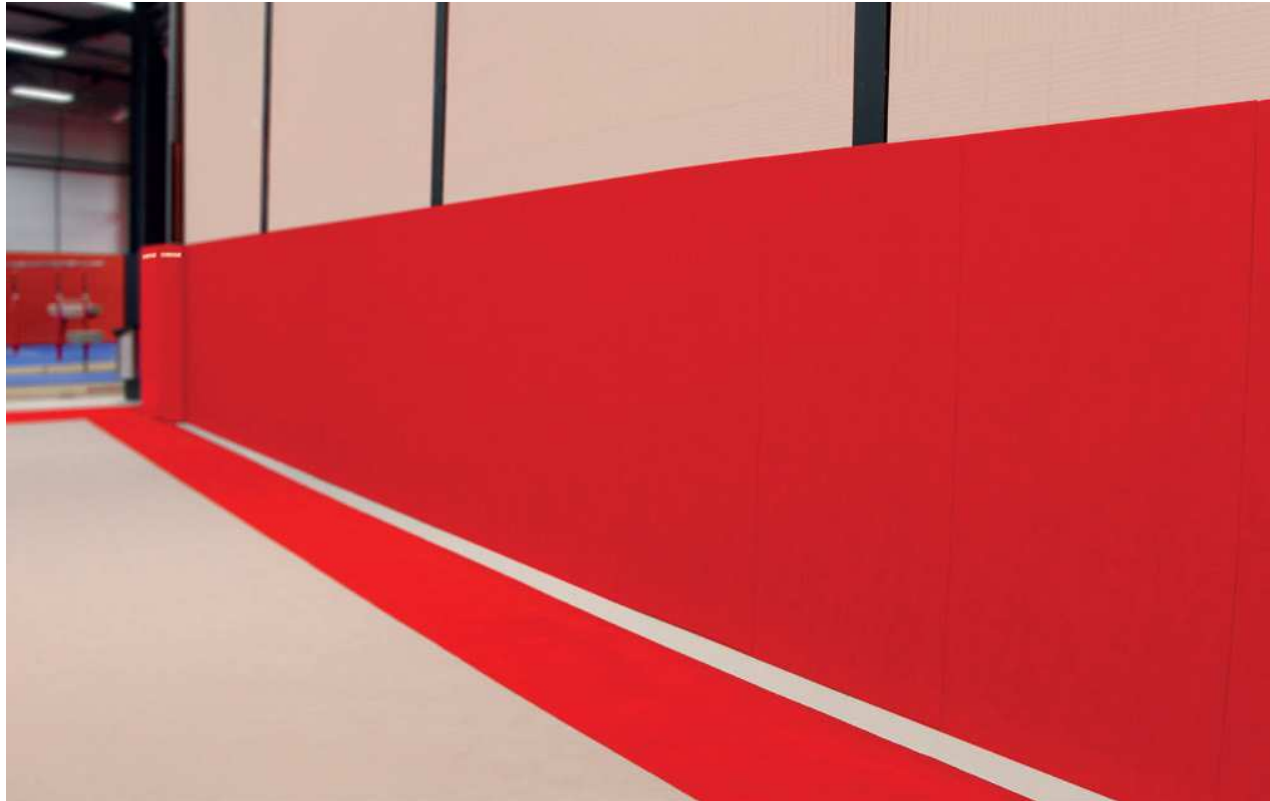

## REMOVABLE WALL PROTECTION

- ❑ Protects all your sports areas
- ❑ Prevents risks of accidents
- ❑ Easy set up and replacement
- ❑ Colour available:

■ Red

*It is recommended to install a wall protection if the space between the sports area (or mat) and the wall (or an obstacle) is less than 1.50m.*

## TECHNICAL FEATURES

- High density foam mat covered with a 1,000 denier phthalate free PVC fabric with a class M2 fire rating
- Supplied with a hook-and-loop system, stuck onto the wall or mounted with screws
- Dimensions = 200 x 100 x 6 cm (Lxwxth)
- Polyethylene foam
- Density = 25 k/m<sup>3</sup>

Protection

Hook-and-loop strip fixed to the wall