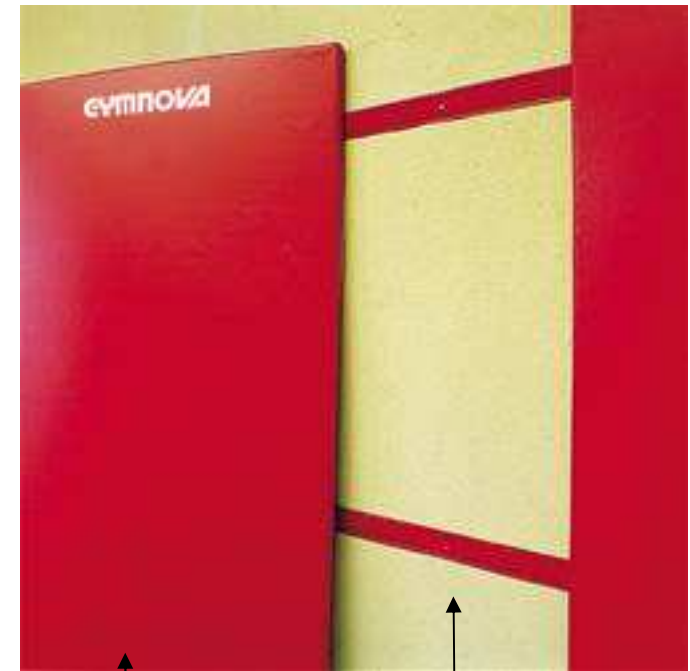

## REMOVABLE WALL PROTECTION

- ❑ Protects all your sports areas
- ❑ Prevents risks of accidents
- ❑ Easy set up and replacement
- ❑ Colour available:

■ Red

*It is recommended to install a wall protection if the space between the sports area (or mat) and the wall (or an obstacle) is less than 1.50m.*

## TECHNICAL FEATURES

- High density foam mat covered with a 1,000 denier phthalate free PVC fabric with a class M2 fire rating
- Supplied with a hook-and-loop system, stuck onto the wall or mounted with screws
- Dimensions = 200 x 100 x 6 cm (Lxwxth)
- Polyethylene foam
- Density = 25 k/m<sup>3</sup>

Protection

Hook-and-loop strip fixed to the wall